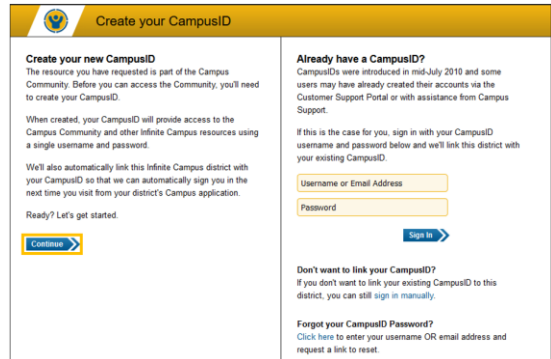

1. Log in to Infinite Campus, click the app switcher from the green banner and select 'Community'

*Note: If you have not created a Campus Community account in the past, you will need to select 'continue' on the left side of the landing page seen below to create your free account.

2. From the Campus Community, select 'Campus Passport'

3. Watch the quick tutorial on how to register for National Training Week sessions and begin registering!