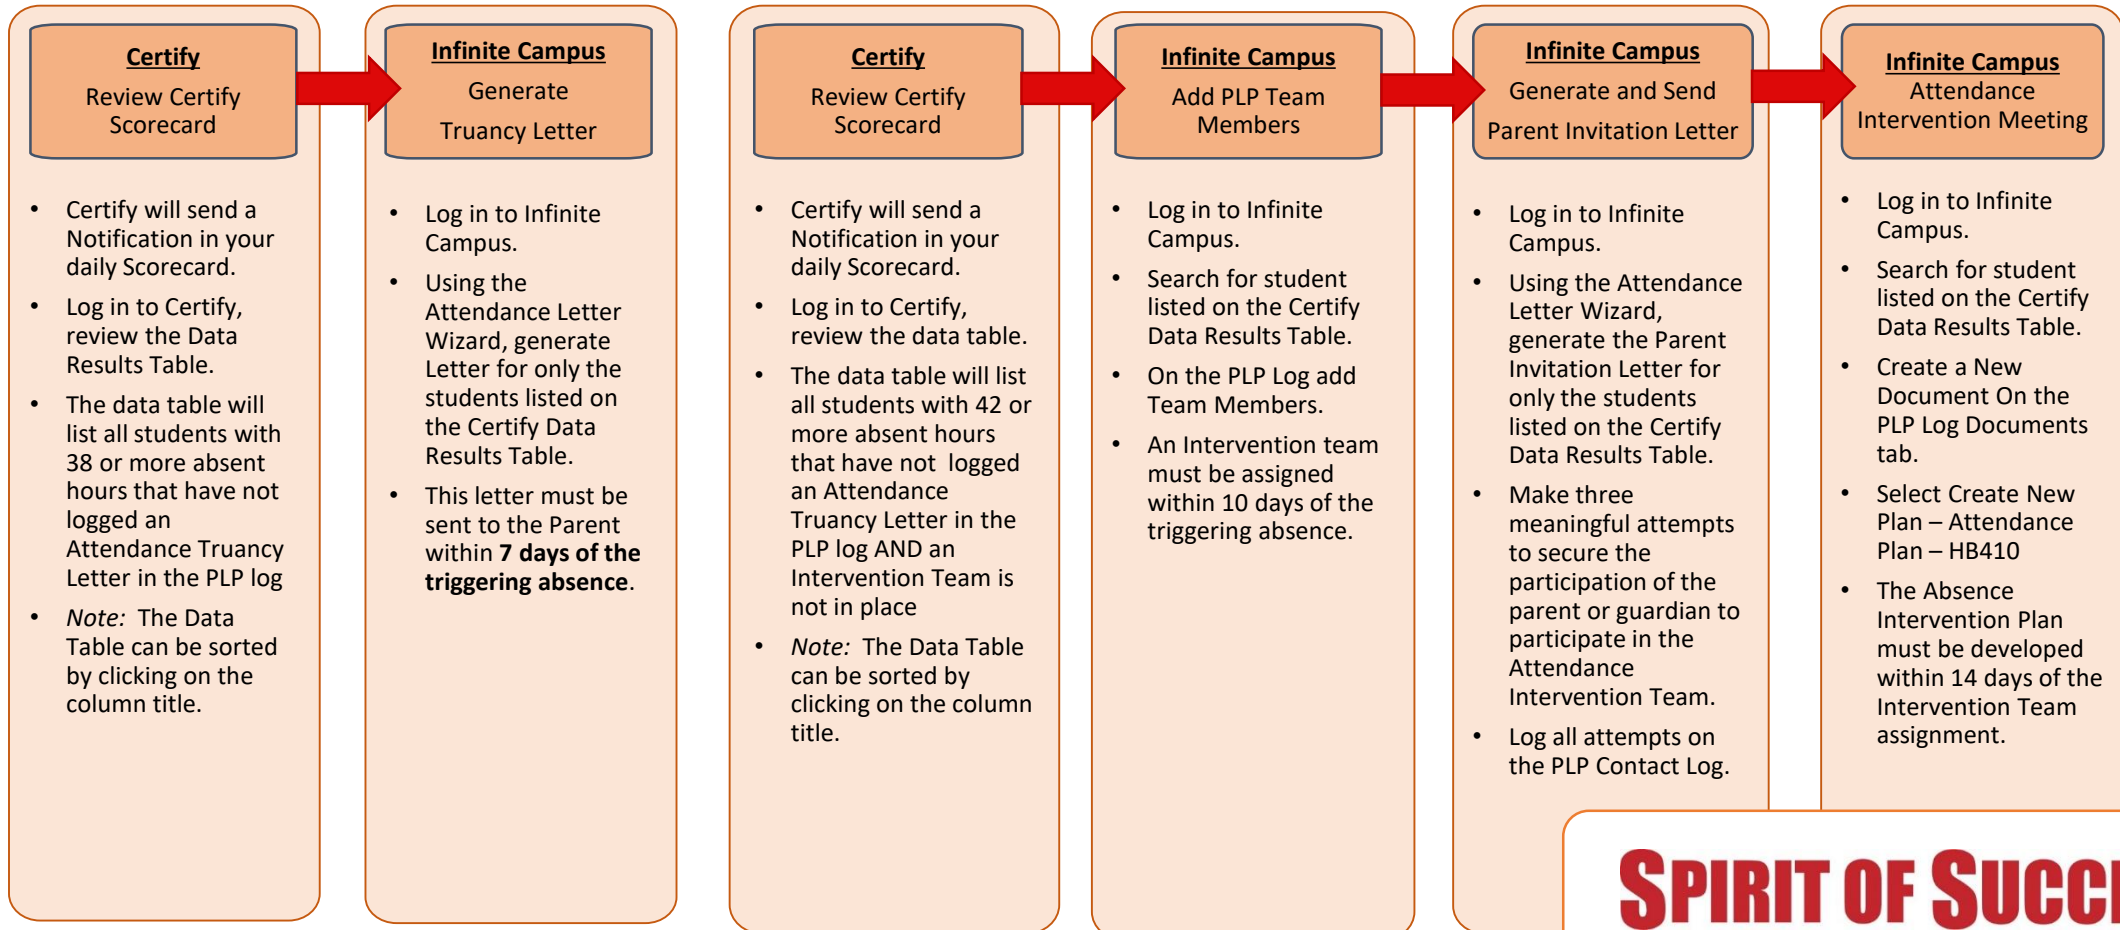

Student absence has triggered a Certify Notification

Send a Truancy Notification Letter

38 or more total hours in a month
65 or more total hours in a year

Student absence has triggered a Certify Notification

Creation of Attendance Intervention Team

42 or more total hours in a month
72 or more total hours in a year

SPIRIT OF SUCCESS